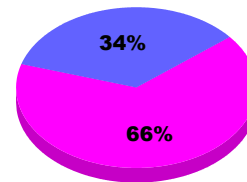

Gender Comparison 2011-2012

Jul/Aug/Sep

Legend: Male (Blue), Female (Magenta)