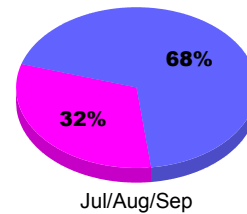

Gender Comparison 2011-2012

Jul/Aug/Sep

Legend: Male (blue), Female (purple)