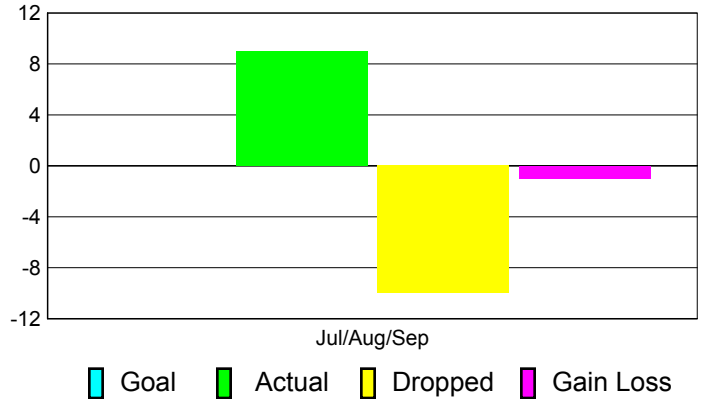

Membership Results 2011-2012

Goal, New, Dropped, Gain/Loss

Comparison of Membership Gain/Loss

Current Year Compared to the Previous Year