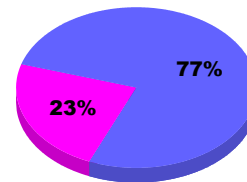

Gender Comparison 2011-2012

Jul/Aug/Sep

Male Female