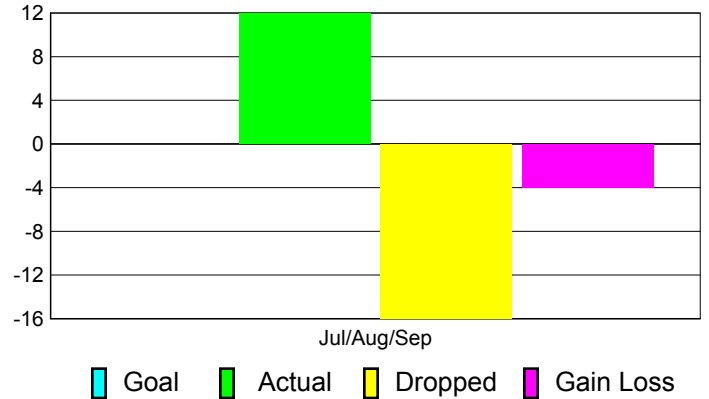

Membership Results 2011-2012

Goal, New, Dropped, Gain/Loss