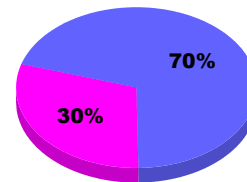

Gender Comparison 2011-2012

Jul/Aug/Sep

Legend: Male (Blue), Female (Magenta)