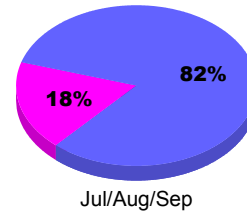

Gender Comparison 2011-2012

Legend: Male (blue), Female (magenta)