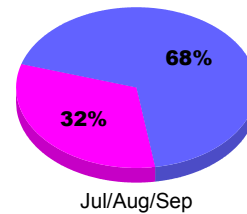

Gender Comparison 2011-2012

Jul/Aug/Sep

Legend: Male (Blue), Female (Magenta)