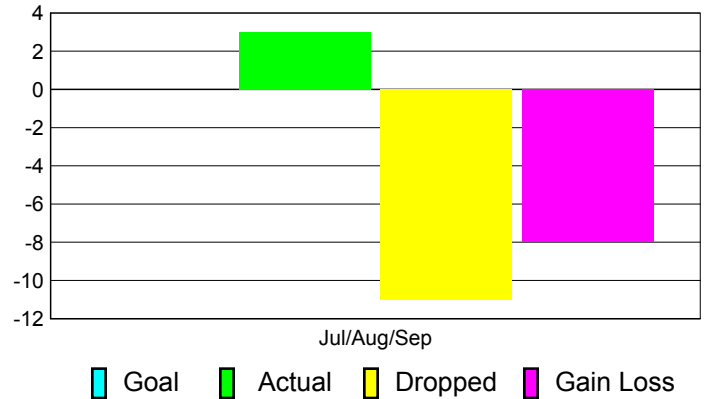

Membership Results 2011-2012

Goal, New, Dropped, Gain/Loss

Comparison of Membership Gain/Loss

Current Year Compared to the Previous Year