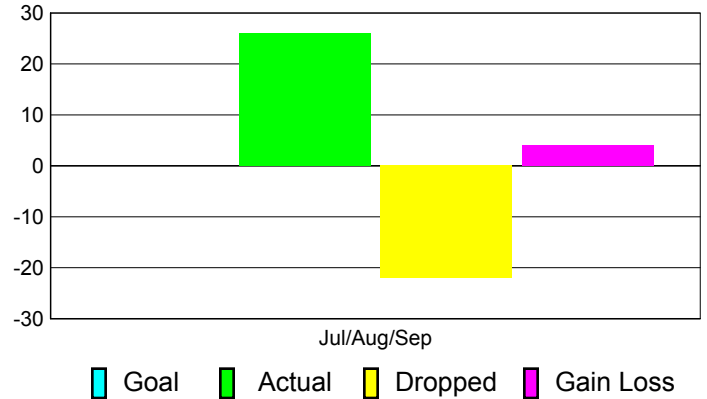

Membership Results 2011-2012

Goal, New, Dropped, Gain/Loss