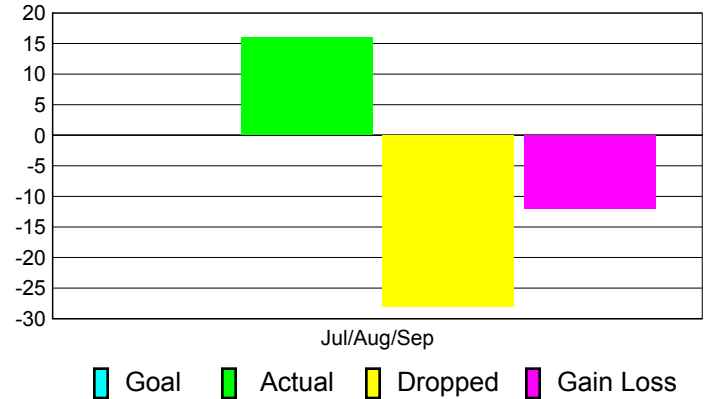

Membership Results 2011-2012

Goal, New, Dropped, Gain/Loss

Comparison of Membership Gain/Loss

Current Year Compared to the Previous Year