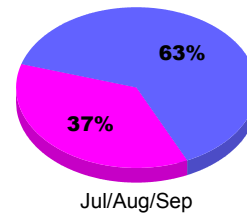

Gender Comparison 2011-2012