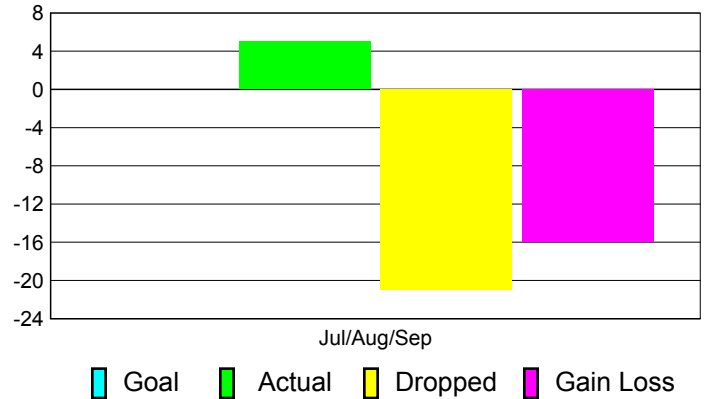

Membership Results 2011-2012

Goal, New, Dropped, Gain/Loss